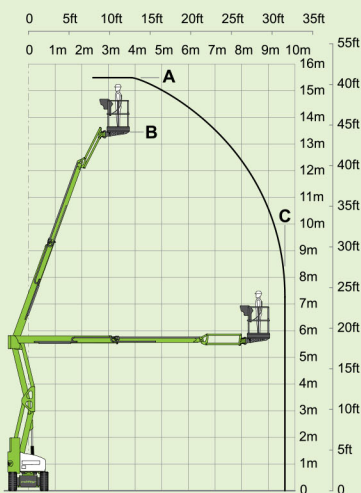

niftylift

HR15N

(A) 15.5m
51ft

(B) 13.5m
44ft

(C) 9.7m
32ft

225kg
500lbs

1.5m x 0.8m
4ft 11in x 2ft 8in

150°

180°

(D) 1.99m
6ft 6in

(F) 1.5m
4ft 11in

(H) 4.93m
16ft 2in

(J) 6.4m
21ft

3.5km/h
2.2mph

3.5m
11ft 6in

25%
14°

7250kg
15980lbs

HYBRID

SiOPS® toughcage

Paramount
Access Platforms

www.paramountplatforms.com
Tel 01245 401110