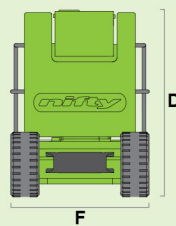

SiOPS® toughcage

Paramount
Access Platforms

www.paramountplatforms.com
Tel 01245 401110