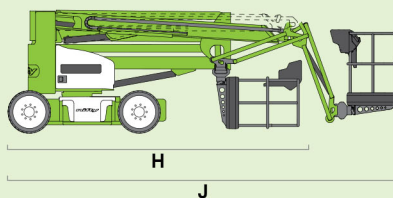

SiOPS® toughcage