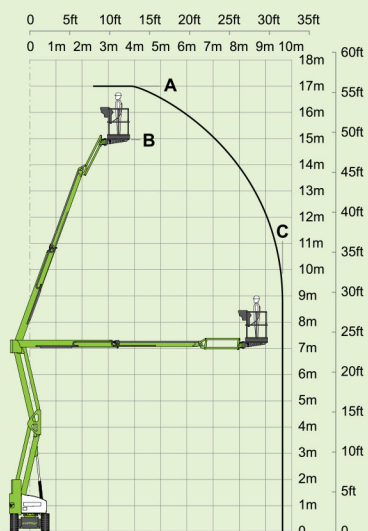

niftylift

HR17N

(A) 17m
56ft

(B) 15m
49ft 6in

(C) 9.7m
32ft

225kg
500lbs

1.5m x 0.8m
4ft 11in x 2ft 8in

150°

180°

(D) 1.99m
6ft 6in

(F) 1.5m
4ft 11in

(H) 4.93m
16ft 2in

(J) 6.4m
21ft

3.5km/h
2.2mph

3.5m
11ft 6in

25%
14°

7650kg
16870lbs

HYBRID

SiOPS® toughcage

www.paramountplatforms.com
Tel 01245 401110