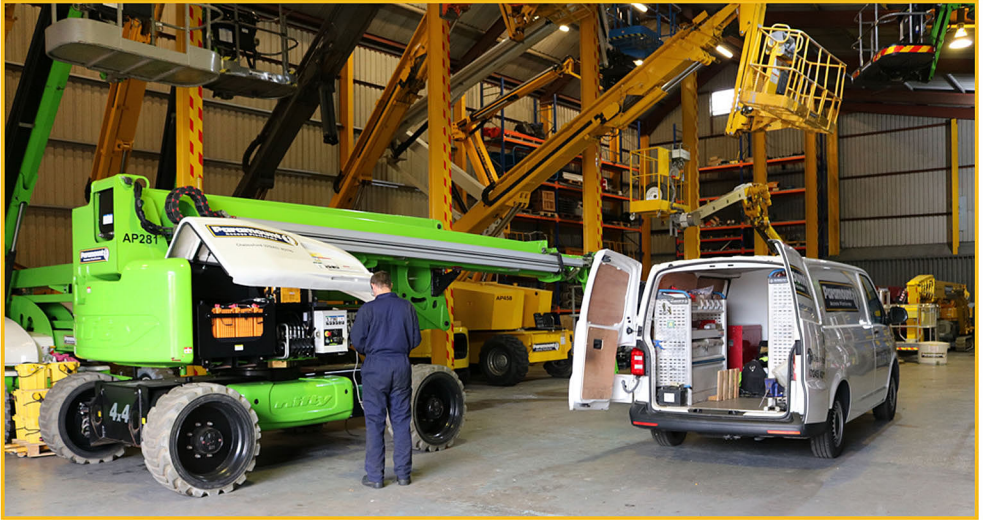

Paramount offers access qualified, experienced and certificated mobile engineers. Our expert engineering team maintain, repair, service and fully certificate all power access equipment plus construction machinery including mini cranes and forklifts.

We specialise in narrow access therefore our engineers have an in-depth knowledge and understanding of Spider lifts in particular.

Paramount engineers can complement your routine maintenance and ensure the safety and timely regulation compliance of your equipment, providing emergency cover as required supported by our extensive workshop facilities.