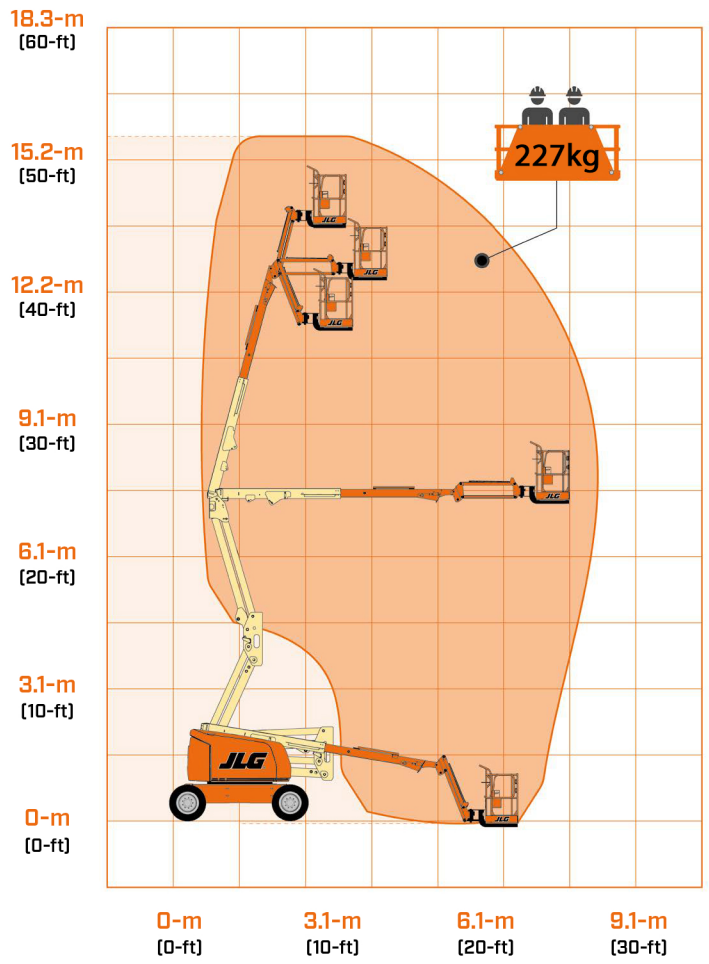

JLG 45E Electric Boom

Specification:

Working Height 15.53m
Outreach 7.94m
Platform Height 13.72m
Capacity 227kg
Weight 5352kg
Wheelbase 2.0m

Stowed Length 5.69m
Stowed Height 2.0m
Width 1.75m
Tailswing Zero
Gradeability 25%
Power Source 24VDC